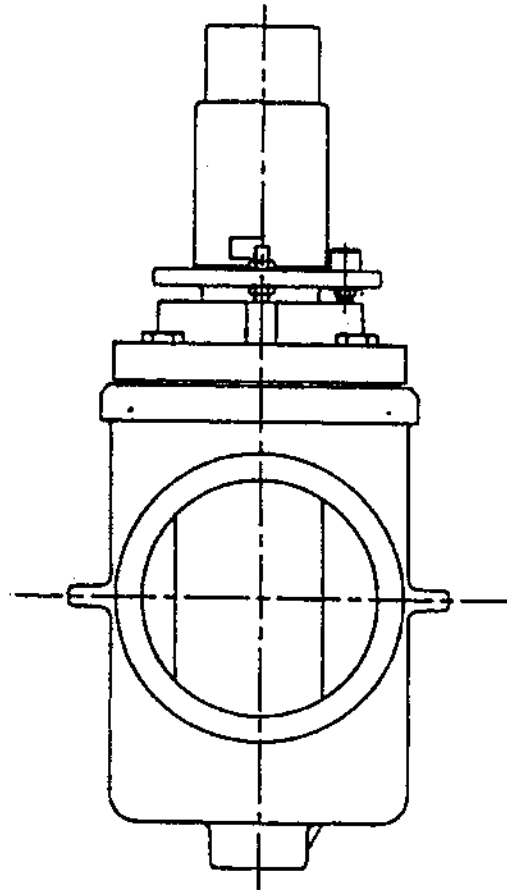

ECCENTRIC PLUG VALVES

KENNEDY VALVE

Size Range	3"-24"	
	Water Working	Hydrostatic
Size Range	Pressure psi	Test psi
3"-12"	175	350
14"-24"	150	300

Available End Connections & Size Range

Figure No.

Flanged	3"-24"	F-5412
M.J.	3"-24"	F-5413
Grooved	3"-16"	F-5414
Flanged-Full Port	3"-12"	2725

Accessories

Floorstands	Electric Motor Actuators
Extension Stems	Cylinder Actuators
Extended Bonnets	Limit Switches
2" Sq. Operating Nuts	Stem Guides
Handwheels	Floor Boxes
Lever Wrench Head (3"-8")	"T" Handles
Chainwheels	Chainlevers (3"-8")
Worm Gear Actuators	

*Note: Call Factory For Special Applications

Valves 3" through 8" are available with lever actuators. Geared actuators are recommended on 6" and larger valves. It is also recommended that valves installed in pipelines with high velocity or where water hammer conditions can be caused by sudden valve shut-off that geared actuators be installed. Lever actuators can only be used for pressure ratings of 100 psi maximum and 25 psi in the reverse flow condition.

**3"-8" ECCENTRIC PLUG VALVE
GROOVED ENDS – GENERAL DIMENSIONS**

KENNEDY VALVE

VALVE SIZE	C	D	E	F
3"	8	3 ¹⁵ / ₃₂	6 ³ / ₄	11
4"	9	4 ⁷ / ₁₆	11	16 ³ / ₈
6"	10 ¹ / ₂	6 ¹ / ₈	14 ¹ / ₂	21
8"	15 ¹ / ₂	7 ⁵ / ₈	16	24 ¹ / ₄