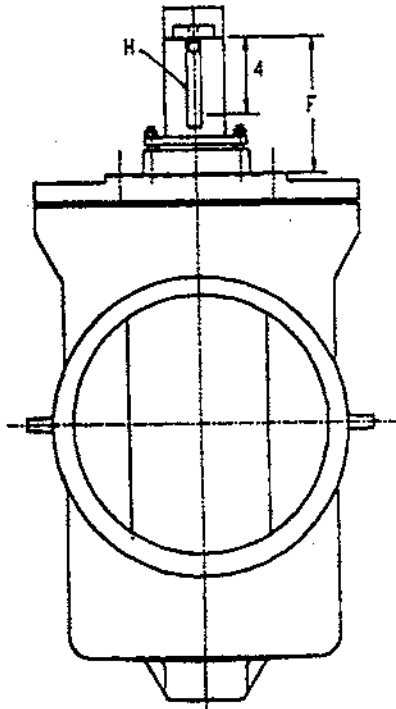

ECCENTRIC PLUG VALVES

KENNEDY VALVE

Size Range	3"-24"	
	Water Working	Hydrostatic
Size Range	Pressure psi	Test psi
3"-12"	175	350
14"-24"	150	300

Available End Connections & Size Range

Figure No.

Flanged	3"-24"	F-5412
M.J.	3"-24"	F-5413
Grooved	3"-16"	F-5414
Flanged-Full Port	3"-12"	2725

**3"-8" ECCENTRIC PLUG VALVE
GROOVED ENDS – GENERAL DIMENSIONS**

KENNEDY VALVE

VALVE SIZE	C	D	E	F
3"	8	3 ¹⁵ / ₃₂	6 ³ / ₄	11
4"	9	4 ⁷ / ₁₆	11	16 ³ / ₈
6"	10 ¹ / ₂	6 ¹ / ₈	14 ¹ / ₂	21
8"	15 ¹ / ₂	7 ⁵ / ₈	16	24 ¹ / ₄

14"-16" ECCENTRIC PLUG VALVE
GROOVED ENDS – GENERAL DIMENSIONS

KENNEDY VALVE

Actuator Mounting Dimensions

VALVE SIZE	A	B	C	F	G	H	J	K	L	M
14	21 ^{5/8}	19.69	14.31	6.81	3.121	.75 sq	9.50	8.00	5/8—11	7/8
16	21 ^{1/2}	20.88	15.75	6.81	3.121	.75 sq	9.50	8.00	5/8—11	7/8

**4"-16" ECCENTRIC PLUG VALVE
GROOVED ENDS WITH WORM GEAR –
GENERAL DIMENSIONS**

KENNEDY VALVE

F-5414

VALVE SIZE	C	D	E	F	M	N	P	R
4"	9	9 ³ / ₁₆	11 ¹ / ₁₆	16 ⁷ / ₁₆	8	11	10"	3 ¹ / ₄
6"	10 ¹ / ₂	10 ⁷ / ₈	12 ³ / ₄	19 ¹ / ₄	8	11	10"	3 ¹ / ₄
8"	15 ¹ / ₂	12 ³ / ₈	14 ¹ / ₄	22 ¹ / ₂	8	11	10"	3 ¹ / ₄
10"	17 ¹ / ₄	14 ¹ / ₂	16 ³ / ₈	26 ¹¹ / ₁₆	8	11-12	10"-18"	3 ¹ / ₄
12"	18	16 ¹ / ₁₆	17 ¹⁵ / ₁₆	30	8	11-12	10"-18"	3 ¹ / ₄
14"	21 ⁵ / ₈	18 ⁷ / ₈	22 ¹ / ₂	36 ⁹ / ₁₆	10	16	24"	4 ³ / ₄
16"	22 ¹ / ₂	20 ¹ / ₁₆	23 ⁷ / ₁₆	39 ³ / ₁₆	12	18	24"	5