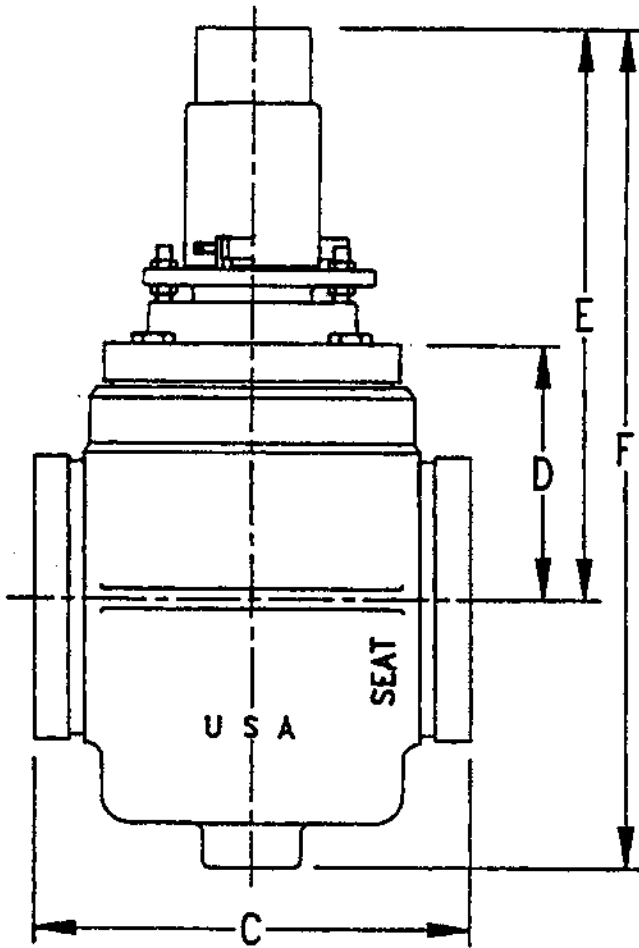

ECCENTRIC PLUG VALVES

KENNEDY VALVE

Size Range	3"-24"	
	Water Working	Hydrostatic
Size Range	Pressure psi	Test psi
3"-12"	175	350
14"-24"	150	300

Available End Connections & Size Range

Figure No.

Flanged	3"-24"	F-5412
M.J.	3"-24"	F-5413
Grooved	3"-16"	F-5414
Flanged-Full Port	3"-12"	2725

**3"-8" ECCENTRIC PLUG VALVE
GROOVED ENDS – GENERAL DIMENSIONS**

KENNEDY VALVE

VALVE SIZE	C	D	E	F
3"	8	3 ¹⁵ / ₃₂	6 ³ / ₄	11
4"	9	4 ⁷ / ₁₆	11	16 ³ / ₈
6"	10 ¹ / ₂	6 ¹ / ₈	14 ¹ / ₂	21
8"	15 ¹ / ₂	7 ⁵ / ₈	16	24 ¹ / ₄

14"-16" ECCENTRIC PLUG VALVE
GROOVED ENDS – GENERAL DIMENSIONS

KENNEDY VALVE

Actuator Mounting Dimensions

VALVE SIZE	A	B	C	F	G	H	J	K	L	M
14	21 ^{5/8}	19.69	14.31	6.81	3.121	.75 sq	9.50	8.00	5/8—11	7/8
16	21 ^{1/2}	20.88	15.75	6.81	3.121	.75 sq	9.50	8.00	5/8—11	7/8

**4"-16" ECCENTRIC PLUG VALVE
GROOVED ENDS WITH WORM GEAR –
GENERAL DIMENSIONS**

KENNEDY VALVE

F-5414

VALVE SIZE	C	D	E	F	M	N	P	R
4"	9	9 ³ / ₁₆	11 ¹ / ₁₆	16 ⁷ / ₁₆	8	11	10"	3 ¹ / ₄
6"	10 ¹ / ₂	10 ⁷ / ₈	12 ³ / ₄	19 ¹ / ₄	8	11	10"	3 ¹ / ₄
8"	15 ¹ / ₂	12 ³ / ₈	14 ¹ / ₄	22 ¹ / ₂	8	11	10"	3 ¹ / ₄
10"	17 ¹ / ₄	14 ¹ / ₂	16 ³ / ₈	26 ¹¹ / ₁₆	8	11-12	10"-18"	3 ¹ / ₄
12"	18	16 ¹ / ₁₆	17 ¹⁵ / ₁₆	30	8	11-12	10"-18"	3 ¹ / ₄
14"	21 ⁵ / ₈	18 ⁷ / ₈	22 ¹ / ₂	36 ⁹ / ₁₆	10	16	24"	4 ³ / ₄
16"	22 ¹ / ₂	20 ¹ / ₁₆	23 ⁷ / ₁₆	39 ³ / ₁₆	12	18	24"	5