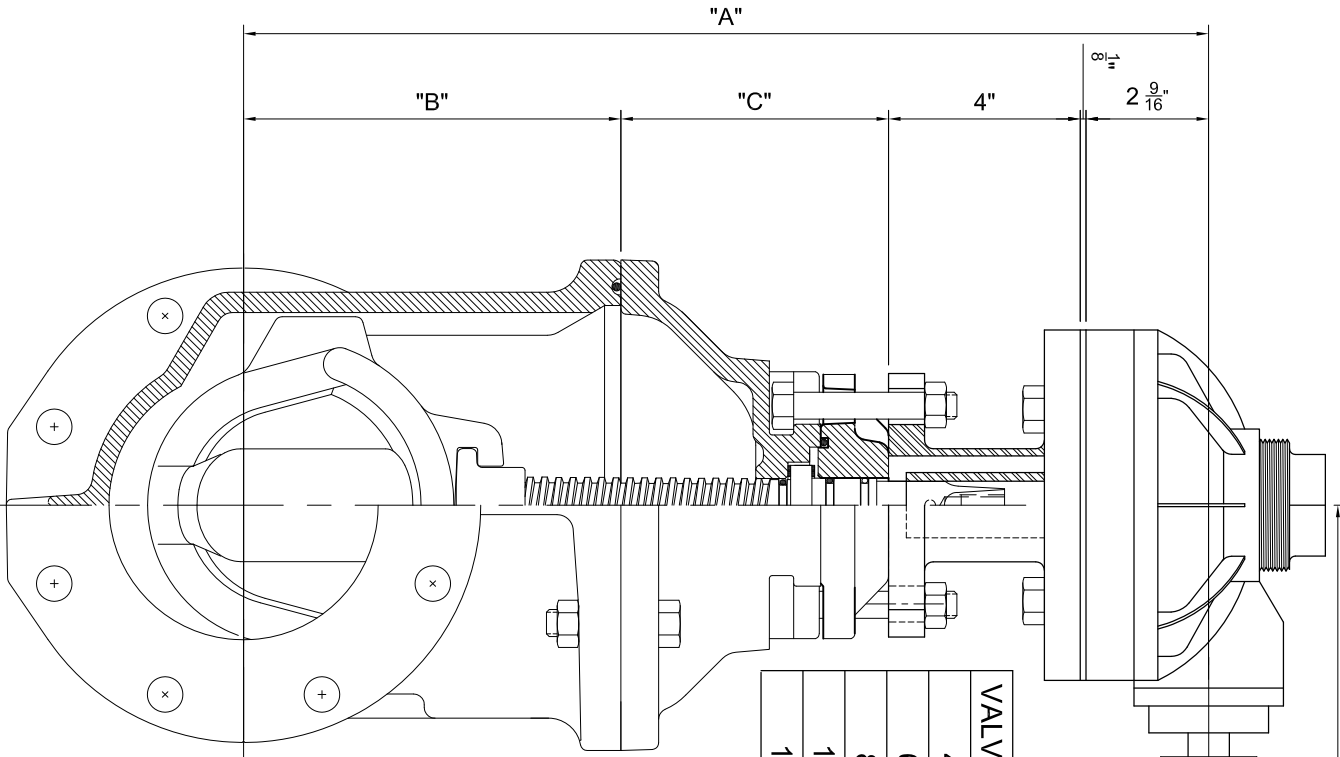

REF. NOS.

DO NOT SCALE

7.25

2" SQ.

VALVE SIZE	A	B	C
4"	18 ⁵ / ₁₆ "	6"	5 ⁵ / ₈ "
6"	21 ⁹ / ₁₆ "	8 ³ / ₄ "	6 ¹ / ₈ "
8"	25 ⁵ / ₈ "	10 ³ / ₈ "	8 ⁹ / ₁₆ "
10"	29 ⁵ / ₈ "	12 ¹ / ₈ "	10 ¹³ / ₁₆ "
12"	33"	14 ⁸ / ₈ "	12 ³ / ₁₆ "

DRAWN
L.C. MCKAY

CLOW 4" - 8" FLANGED NRS
GATE VALVE WITH 3BG3 BEVELGEAR

CLOW 10" - 12" FLANGED NRS
GATE VALVE WITH 7.2BG3 BEVELGEAR

CLOW CANADA

NOTED
EXAMINED
CHECKED
APPROVED
Ken McSweeney
SCALE NOT TO SCALE DATE FEB. 16/2009
DRAWING No. MCH - S - 7384