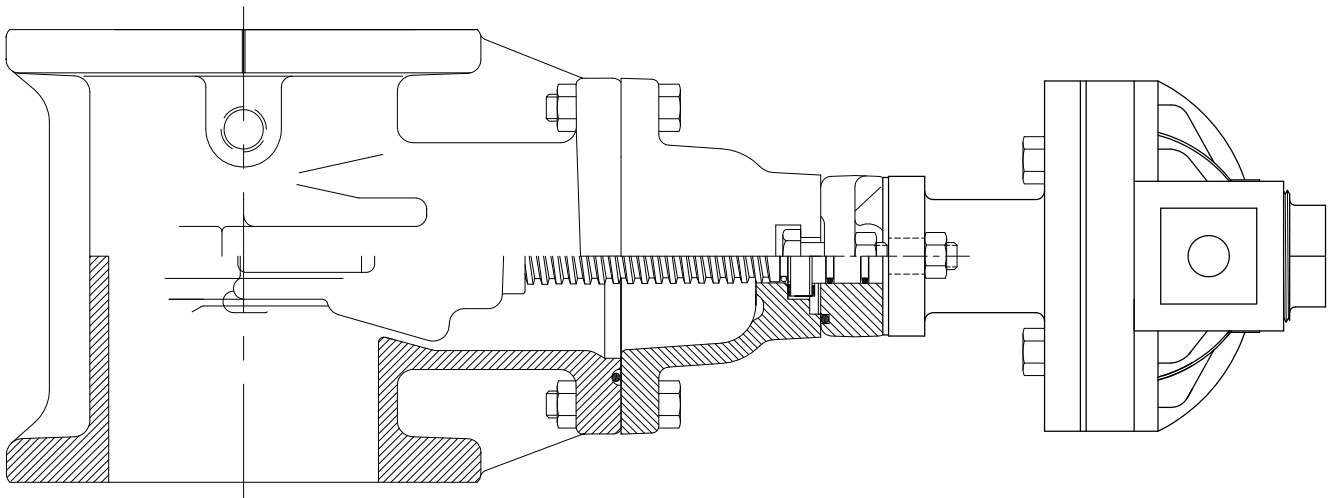

REF. NOS.

DO NOT SCALE

7.25

2" SQ.

VALVE SIZE	A	B	C
4"	18 ⁵ / ₁₆ "	6"	5 ⁵ / ₈ "
6"	21 ⁹ / ₁₆ "	8 ³ / ₄ "	6 ¹ / ₈ "
8"	25 ⁵ / ₈ "	10 ³ / ₈ "	8 ⁹ / ₁₆ "
10"	29 ⁵ / ₈ "	12 ¹ / ₈ "	10 ¹³ / ₁₆ "
12"	33"	14 ⁸ / ₈ "	12 ³ / ₁₆ "

DRAWN
L.C. MCKAY

CLOW 4" - 8" FLANGED NRS
GATE VALVE WITH 3BG3 BEVELGEAR

CLOW 10" - 12" FLANGED NRS
GATE VALVE WITH 7.2BG3 BEVELGEAR

CLOW CANADA

NOTED
EXAMINED
CHECKED
APPROVED
Ken McSweeney
SCALE NOT TO SCALE DATE FEB. 16/2009
DRAWING No. MCH - S - 7384