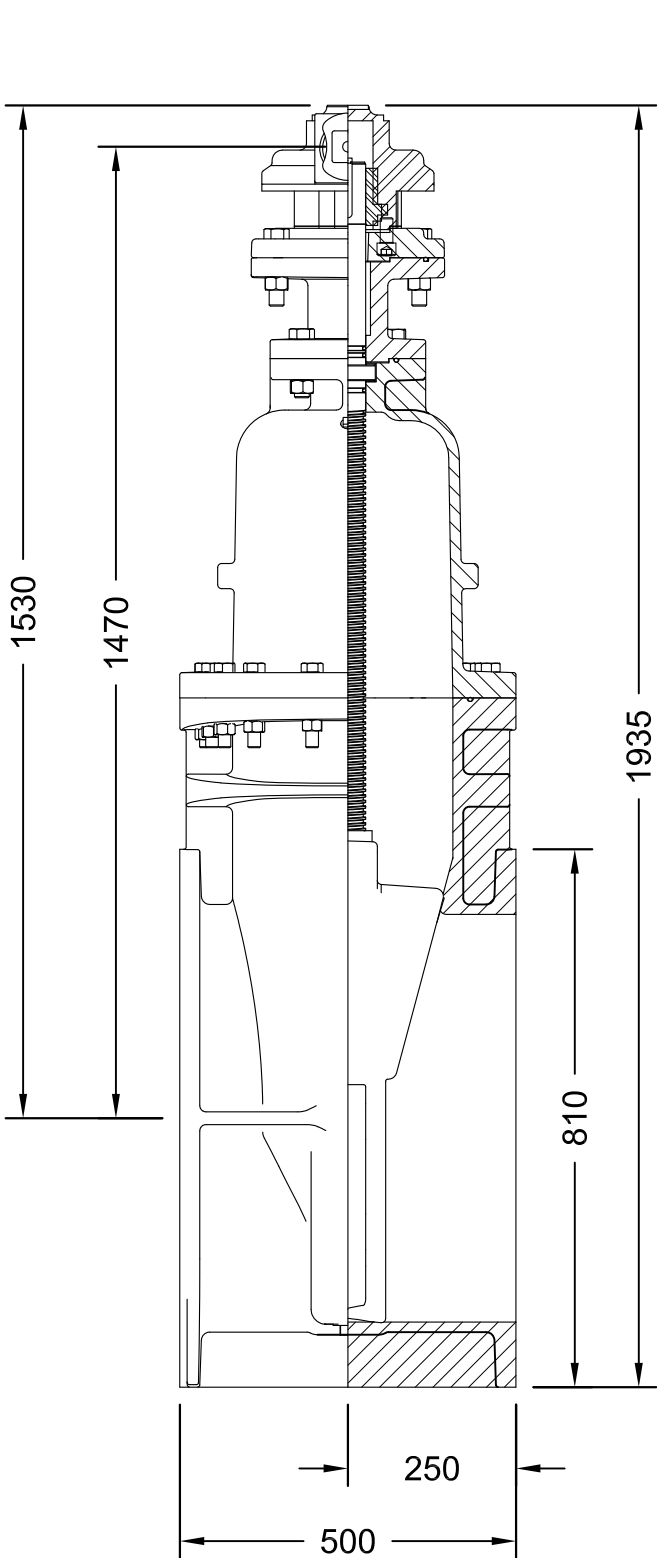

PROJECT
OWNER
CONTRACTOR
DISTRIBUTOR
CONSULTANT

600mm R/W GV FLG RTS  
 BEVEL GEAR METRIC DIMENSIONS  
 MODEL F6102

# CLOW CANADA

ALL DIMENSIONS IN MILLIMETERS