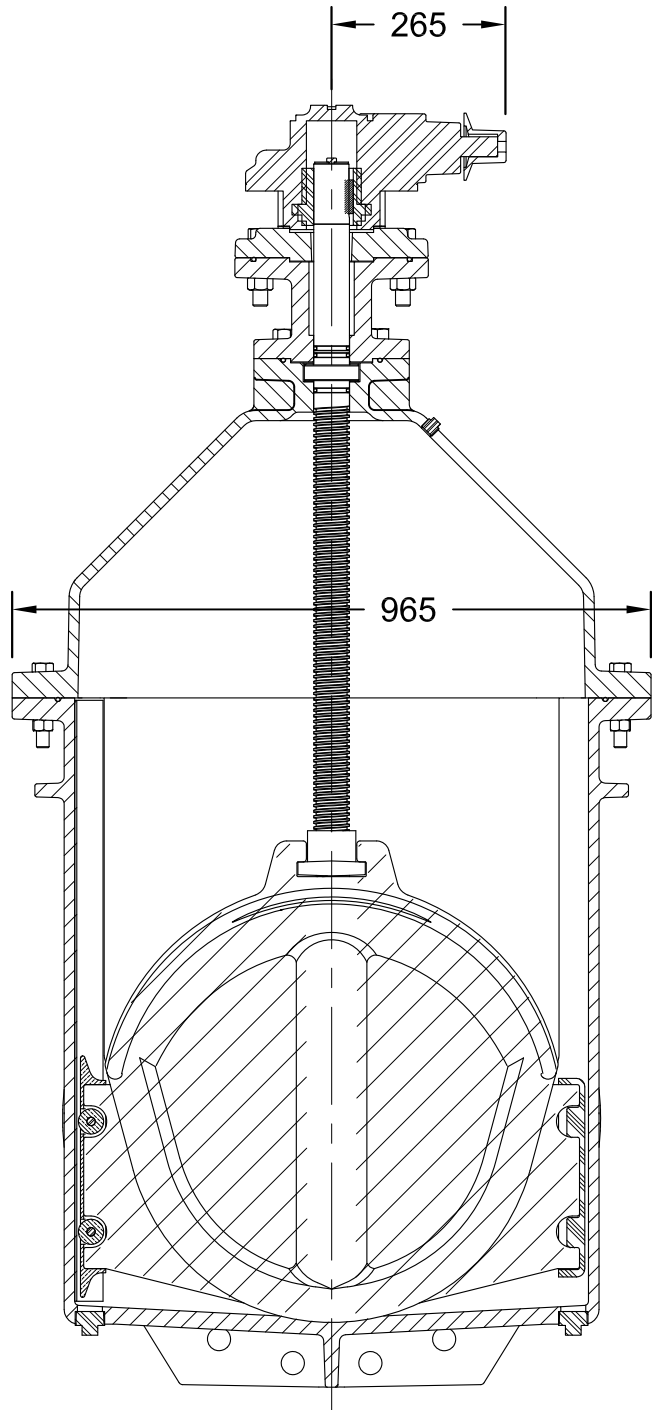

PROJECT
OWNER
CONTRACTOR
DISTRIBUTOR
CONSULTANT

600mm R/W GV FLG RTS  
 BEVEL GEAR METRIC DIMENSIONS  
 MODEL F6102

# CLOW CANADA

ALL DIMENSIONS IN MILLIMETERS